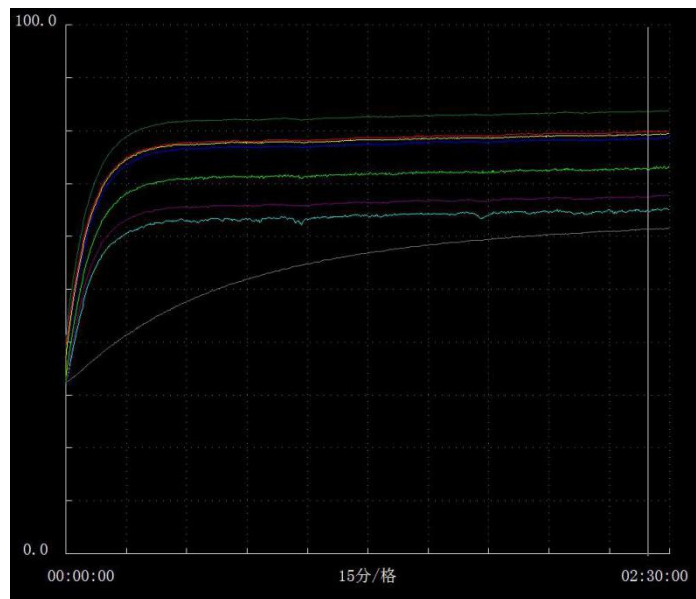

Test Point	Time(min)	00:00:00	00:30:00	01:00:00	01:30:00	02:00:00	02:30:00
CH1 LED		32.4	77.7	78.3	79	79.6	80
CH2 LED		32.4	81.9	82.2	82.9	83.5	83.8
CH3 LED		32.4	76.7	77.1	77.8	78.3	78.8
CH4 PCB Board		32.5	77.5	77.9	78.5	79.1	79.5
CH5 Heat sink		32.5	71	71.4	72.1	72.5	73.1
CH6 Heat sink		32.4	63	63.3	64.3	64.6	65.1
CH7 Heat sink		32.5	65.6	65.9	66.8	67.4	67.9
CH8 LED Driver		32.6	47.7	54.8	58.4	60.4	61.6