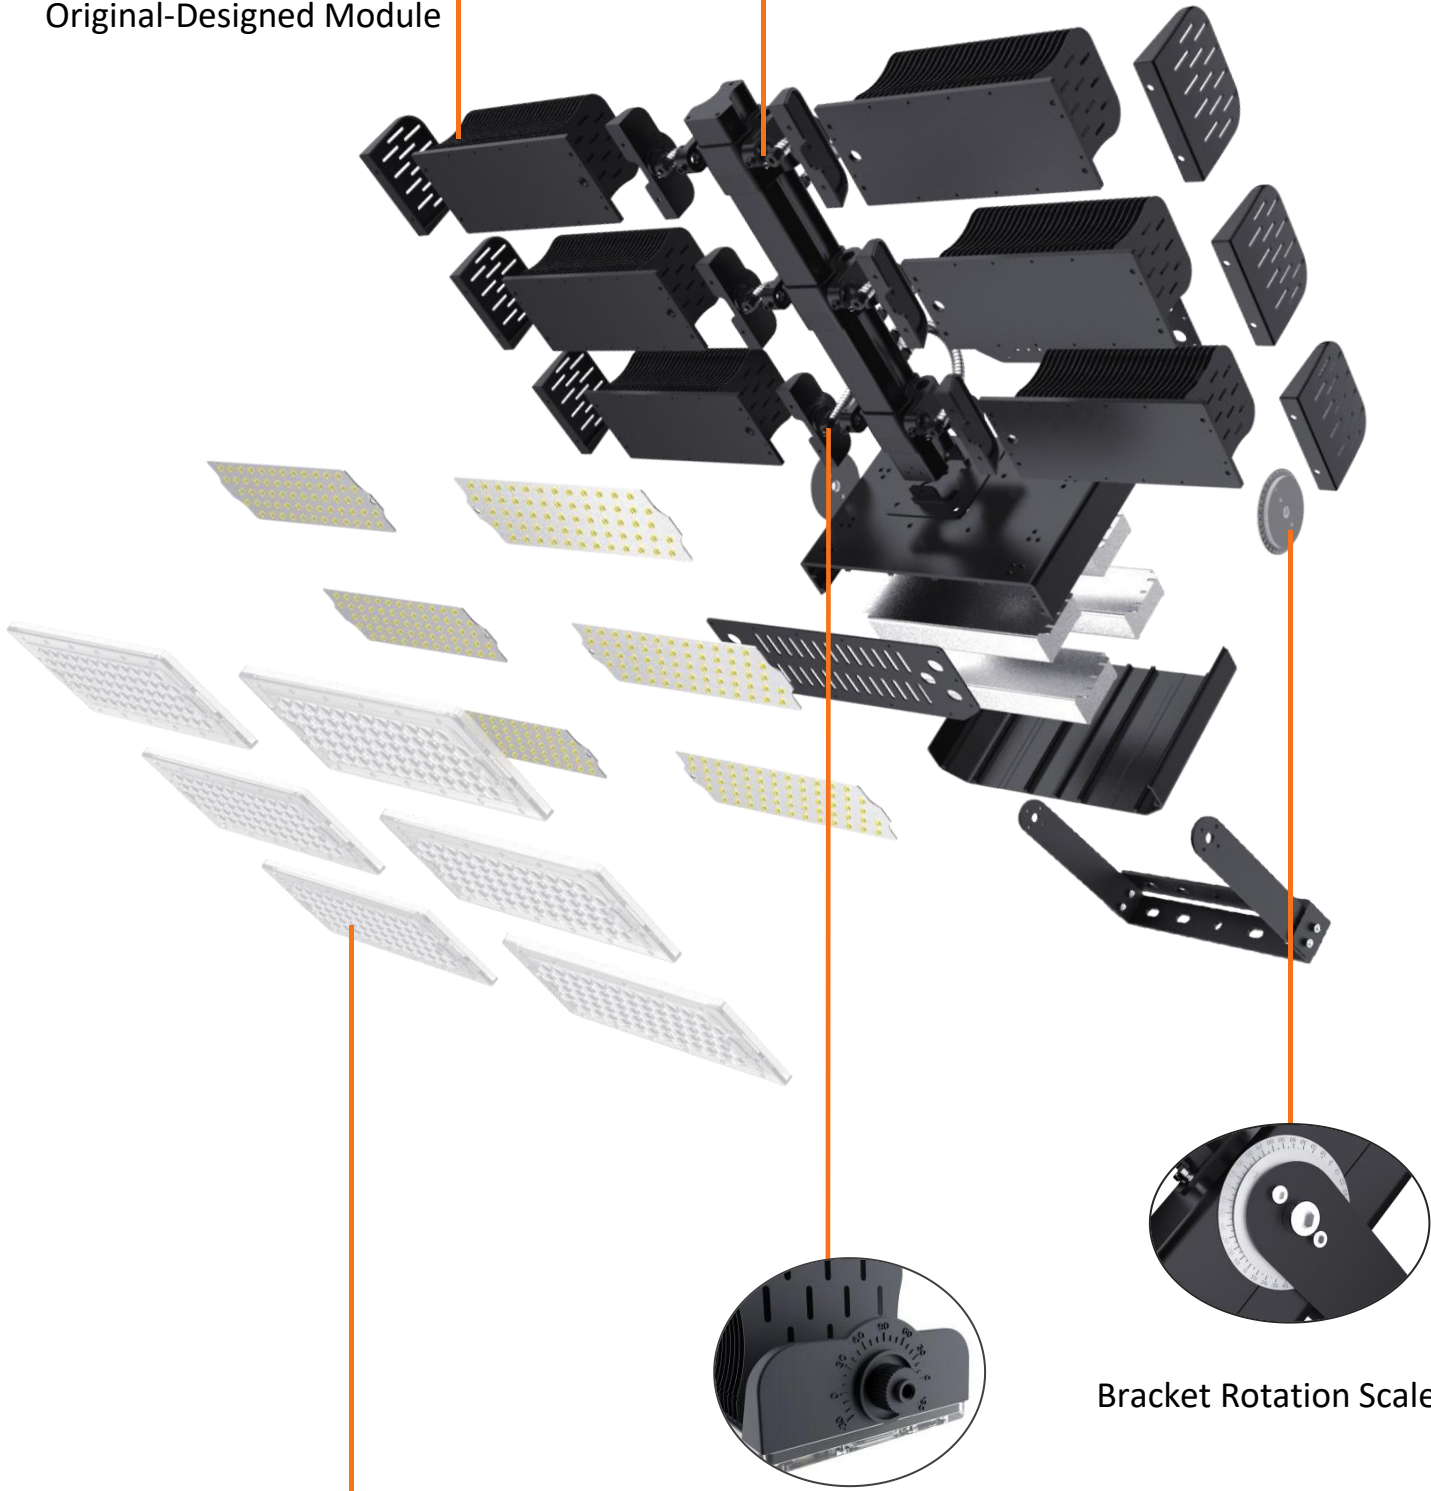

Housing and Finish

- Aluminum housing.
- Electrophoresis coat, corrosion and rust protection.
- 304 Stainless Steel pipe to well protect the cables.

Optical lens

- 95% Light transmittance rate
- Heat-resisting Material

Original-Designed Module

Rotation Scale

Replaceable Optical Lens

Rotation Scale

Bracket Rotation Scale Dial

360°

360 ° Rotated for Every Single Module

250 ° Bracket Rotatable

Professional Light Distribution

Multiple optical lens choices are available with angles including 30°/60°/90°/120° to meet the requirements for professional light distribution and an extensive scope of applications.