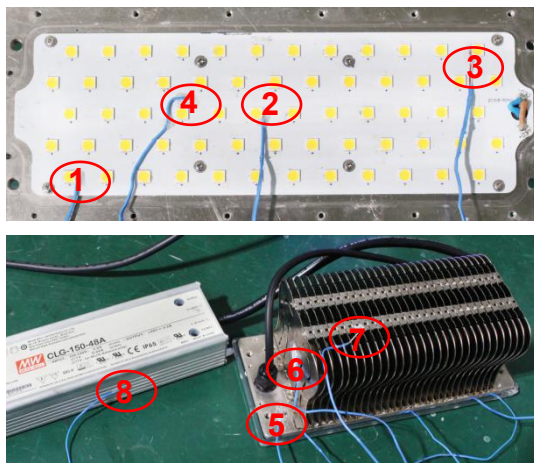

Test Point	Time(min)	00:00:00	00:30:00	01:00:00	01:30:00	02:00:00	02:30:00
CH1 LED		32.4	77.7	78.3	79	79.6	80
CH2 LED		32.4	81.9	82.2	82.9	83.5	83.8
CH3 LED		32.4	76.7	77.1	77.8	78.3	78.8
CH4 PCB Board		32.5	77.5	77.9	78.5	79.1	79.5
CH5 Heat sink		32.5	71	71.4	72.1	72.5	73.1
CH6 Heat sink		32.4	63	63.3	64.3	64.6	65.1
CH7 Heat sink		32.5	65.6	65.9	66.8	67.4	67.9
CH8 LED Driver		32.6	47.7	54.8	58.4	60.4	61.6