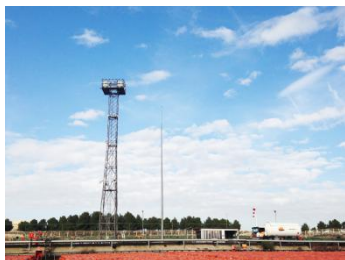

Ultra Flood Light T500 Series

SPORTS FIELD

HIGH MAST LIGHT

FACTORY

LARGE SQUARE

CO-T500- 480W

79,200LM
248PCS LED
12kg±5%
536*165*579mm

CO-T500-720W