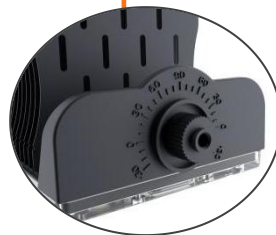

Parameter

➤ WATTAGE	480/720/960/1200/1440W
➤ LIGHT SOURCE	LUMILEDS
➤ LED QUANTITY	62 LEDS EACH MODULE
➤ DRIVER	MEANWELL
➤ LAMP LUMINOUS FLUX	165LM/W±5%(60°/90°/120°) 155LM/W±5%(30°)
➤ CRI	Ra>70
➤ CCT	2700-6500K
➤ RATED VOLTAGE	AC 90-305V, 50/60Hz
➤ POWER FACTOR	>0.95
➤ BEAM ANGLE	30°/60°/90°/120°
➤ IP GRADE	IP66
➤ HEAT SINK	ALUMINUM COOLING FIN
➤ OPERATING TEMP	-40°C~60°C

Housing and Finish

- Aluminum housing.
- Electrophoresis coat, corrosion and rust protection.
- 304 Stainless Steel pipe to well protect the cables.

Optical lens

- 95% Light transmittance rate
- Heat-resisting Material

Original-Designed Module

Rotation Scale

Replaceable Optical Lens

Rotation Scale

Bracket Rotation Scale Dial

360°

360 ° Rotated for Every Single Module

250 ° Bracket Rotatable