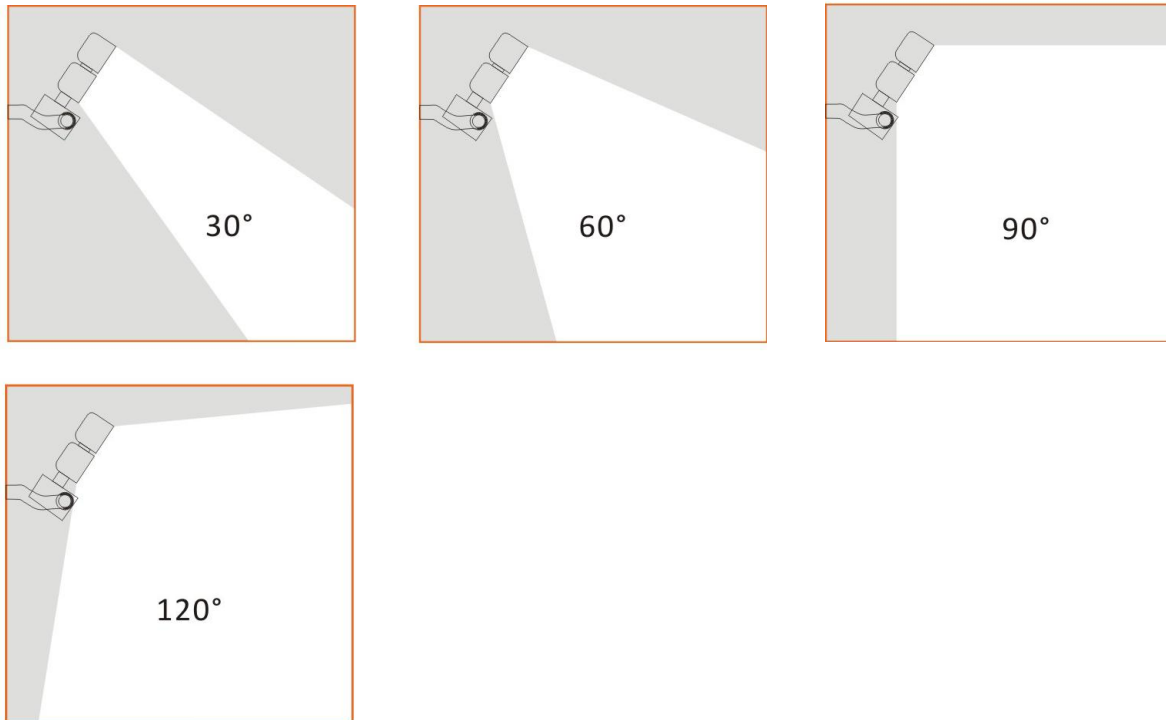

Original-Designed Module

Rotation Scale

Replaceable Optical Lens

Rotation Scale

Bracket Rotation Scale Dial

360°

360 ° Rotated for Every Single Module

250 ° Bracket Rotatable

Professional Light Distribution

Multiple optical lens choices are available with angles including 30°/60°/90°/120° to meet the requirements for professional light distribution and an extensive scope of applications.