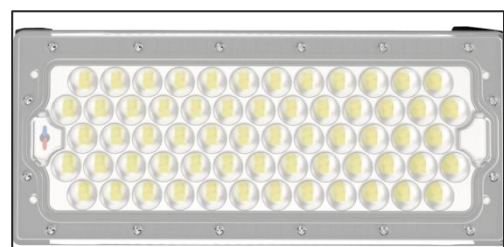

Ultra Flood Light T500 Series

SPORTS FIELD

HIGH MAST LIGHT

FACTORY

LARGE SQUARE

CO-T500- 480W

79,200LM
248PCS LED
12kg±5%
536*165*579mm

CO-T500-720W

118,800LM
372PCS LED
15.8kg±5%
691*202*579mm

CO-T500-960W

158,400LM
496PCS LED
19.9kg±5%
846*202*579mm

CO-T500-1200W

198,000LM
620PCS LED
24.2kg±5%
1001*277*579mm

CO-T500-1440W

237,600LM
744PCS LED
26.5kg±5%
1156*277*579mm

Parameter

➤ WATTAGE	480/720/960/1200/1440W
➤ LIGHT SOURCE	LUMILEDS
➤ LED QUANTITY	62 LEDS EACH MODULE
➤ DRIVER	MEANWELL
➤ LAMP LUMINOUS FLUX	165LM/W±5%(60°/90°/120°) 155LM/W±5%(30°)
➤ CRI	Ra>70
➤ CCT	2700-6500K
➤ RATED VOLTAGE	AC 90-305V, 50/60Hz
➤ POWER FACTOR	>0.95
➤ BEAM ANGLE	30°/60°/90°/120°
➤ IP GRADE	IP66
➤ HEAT SINK	ALUMINUM COOLING FIN
➤ OPERATING TEMP	-40°C~60°C

Housing and Finish

- Aluminum housing.
- Electrophoresis coat, corrosion and rust protection.
- 304 Stainless Steel pipe to well protect the cables.

Optical lens

- 95% Light transmittance rate
- Heat-resisting Material