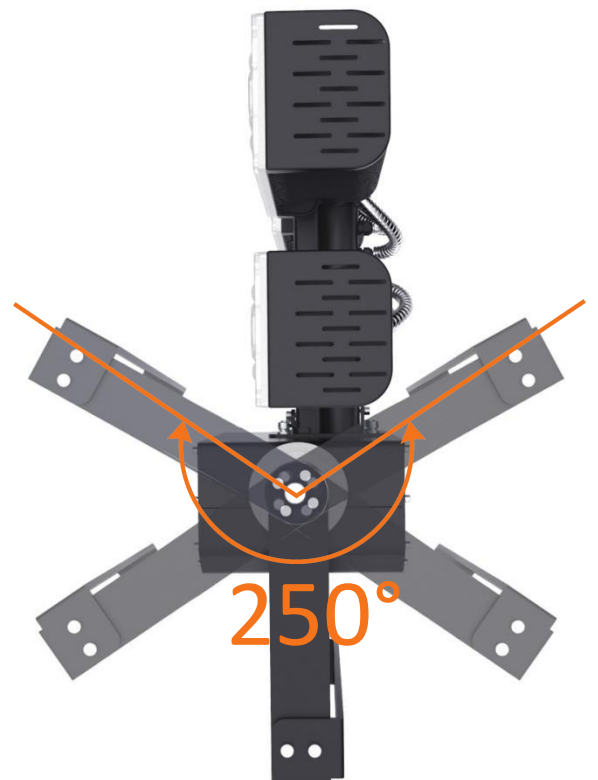

Housing and Finish

- Aluminum housing.
- Electrophoresis coat, corrosion and rust protection.
- 304 Stainless Steel pipe to well protect the cables.

Optical lens

- 95% Light transmittance rate
- Heat-resisting Material

Original-Designed Module

Rotation Scale

Replaceable Optical Lens

Rotation Scale

Bracket Rotation Scale Dial

360°

360 ° Rotated for Every Single Module

250 ° Bracket Rotatable

Professional Light Distribution

Multiple optical lens choices are available with angles including 30°/60°/90°/120° to meet the requirements for professional light distribution and an extensive scope of applications.