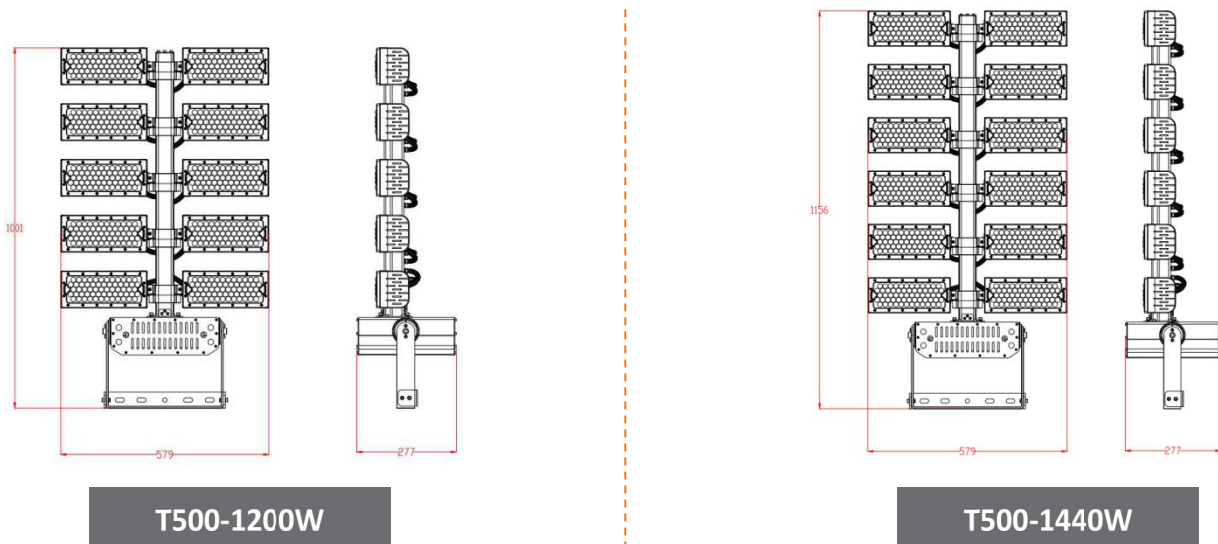

T500-1200W

T500-1440W

Packing

Model	Size of Carton	Gross Weight of Carton	Box PCS /Carton
CO-T500-480W	69*49*39cm	15.5KG	1
CO-T500-720W	69*64*39cm	20.2KG	1
CO-T500-960W	82*69*39cm	24.8KG	1
CO-T500-1200W	96*69*42cm	29.5KG	1
CO-T500-1440W	109*69*42cm	33KG	1