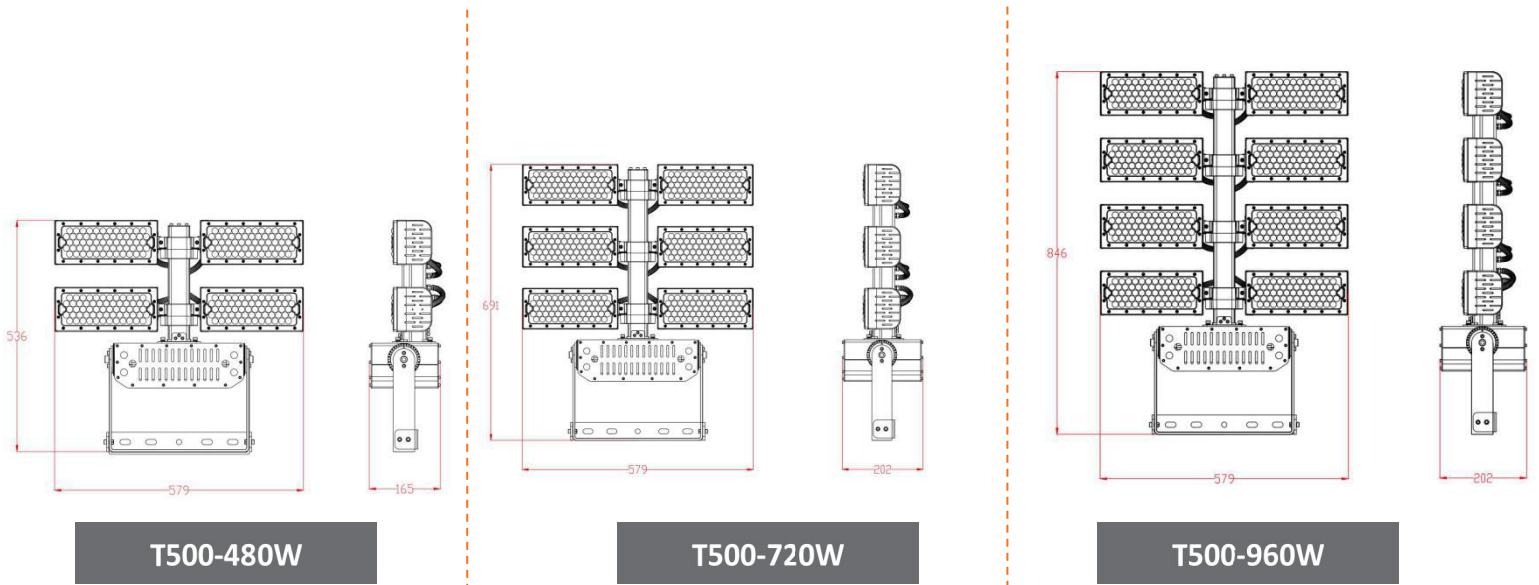

Dimension

T500-480W

T500-720W

T500-960W